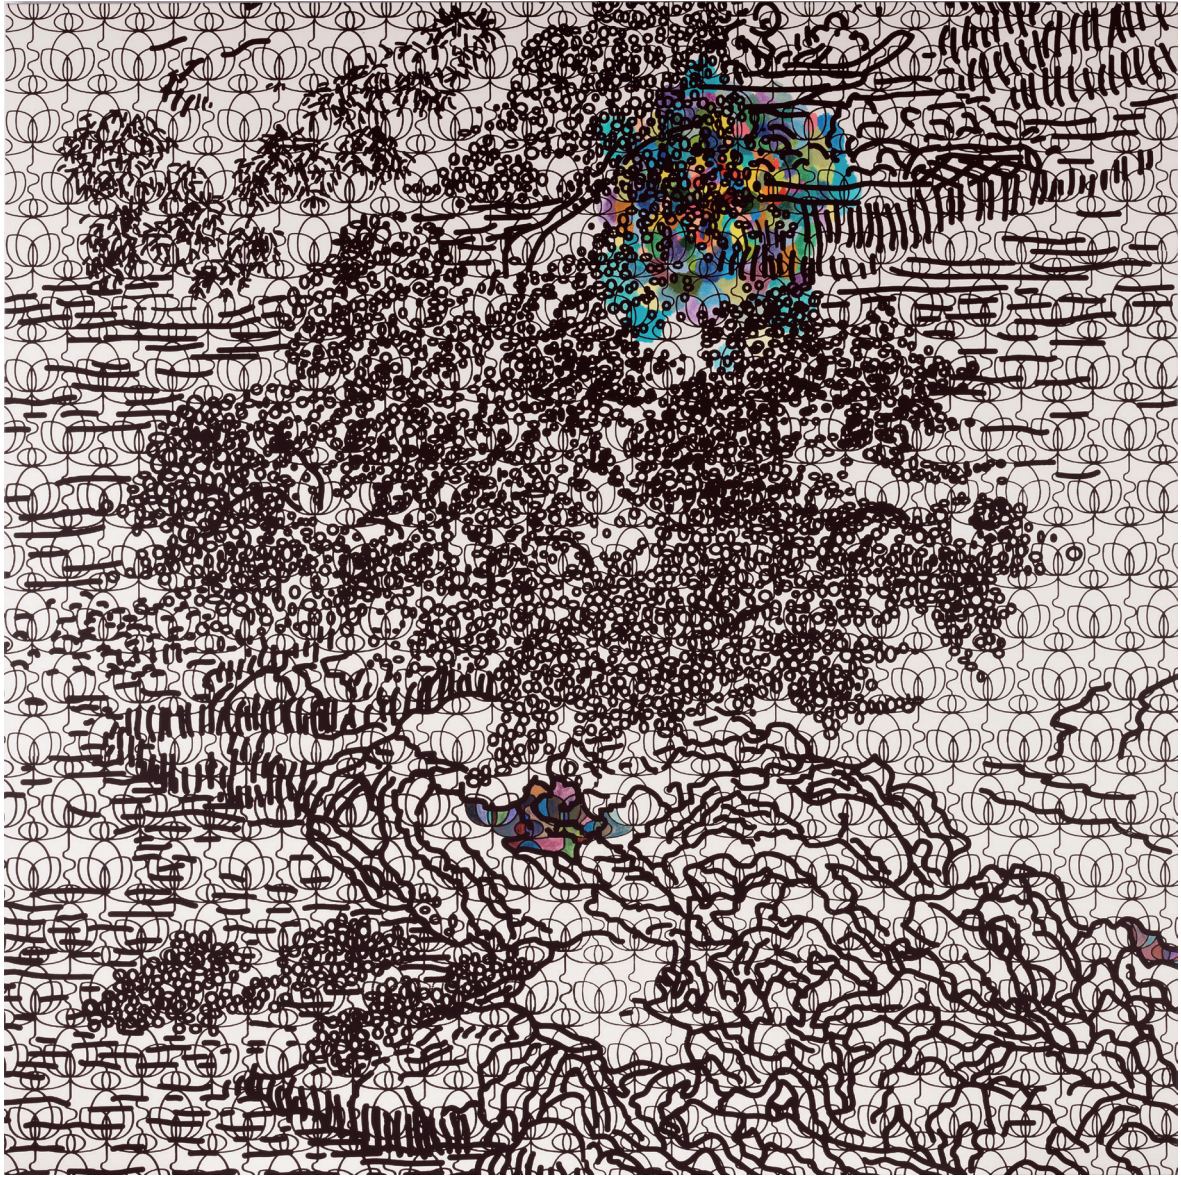

遠藤 良太郎  
ENDO Ryotaro

倣漁楽図／一日／…  
Hougyorakuzu / One day /...  
2016 oil and silkscreen on canvas 1455 × 1455mm

ドット／見える言葉／…  
Dot / Visible words / ...  
2016 oil and silkscreen on canvas 1000 × 1000mm